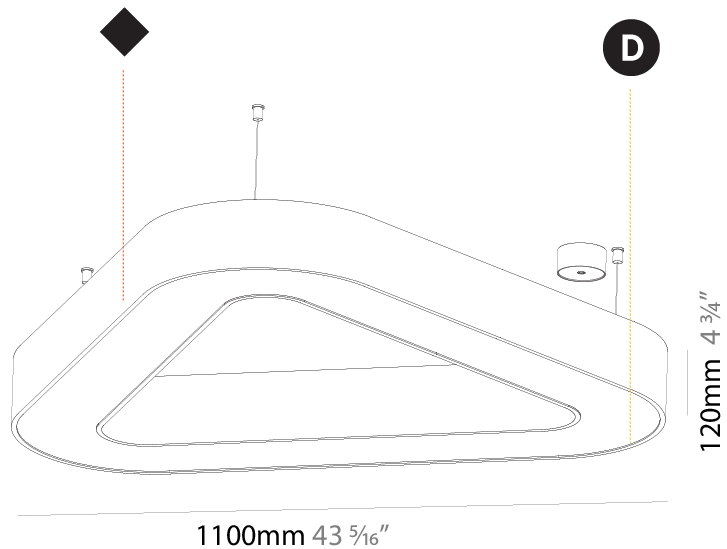

GENERAL

Series: Glorious
Subseries: Glorious Victory
Brand: Prolicht
Division: Architectural
Mounting Type: Suspension
Mounting Location: Ceiling
Subcategory: Ambient

PHYSICAL

Shape: Abstract
Length (mm): 1100
Length (in): 43 5/16
Width (mm): 1100
Width (in): 43 5/16
Height (mm): 120
Height (in): 4 3/4
Max. Overall Height (mm): 2120
Max. Overall Height (in): 83 7/16
Light Distribution: Direct / Indirect
Weight (kg): 10.819
Weight (lbs): 23.851
Diffuser: PMMA - Opal or Micro-Prism
Fixture Finish: SSR / BKV / CWI / CRY / HAB / LAG / UFT / ITA / RUA / RUR / MIC / FTG / MYG / TWT / LOD / PUS / FRO / FUP / KIA / POP / BLS / SPG / MEY / GOH / GUM / CHC / COM / ABZ / JAG / OBR / MOS / ROR
Fixture Material: Aluminum

ELECTRICAL

Lamp Type: LED (Zhaga Standard)
Input Wattage (W): 70
Total Output Wattage (W): 60 / 48 (3500K)
Dimming: Non-Dimming / Phase Dimming (120Vac only) / 0-10V Dimming
Driver Included: Yes
Driver Location: Integrated
Driver Type: Constant Current - 120 / 277Vac
Driver Class: Class 2
Input Voltage (V): 120 - 277
Constant Current (MA): 350 / 900/600 (3500K)

LED

Color Temperature (°K): 3000 / 3500 / 4000
Max. Delivered Lumen (lm): 4150 / 4302 / 4390 Direct / 3660 / 3783 / 3860 Indirect
CRI: >80 CRI
Efficiency (%): 70.9
Lamp Life (hrs): 50000

OPTICAL

RATINGS AND CERTIFICATIONS

Certified By: Certified for North American Standards
IP rating: IP20