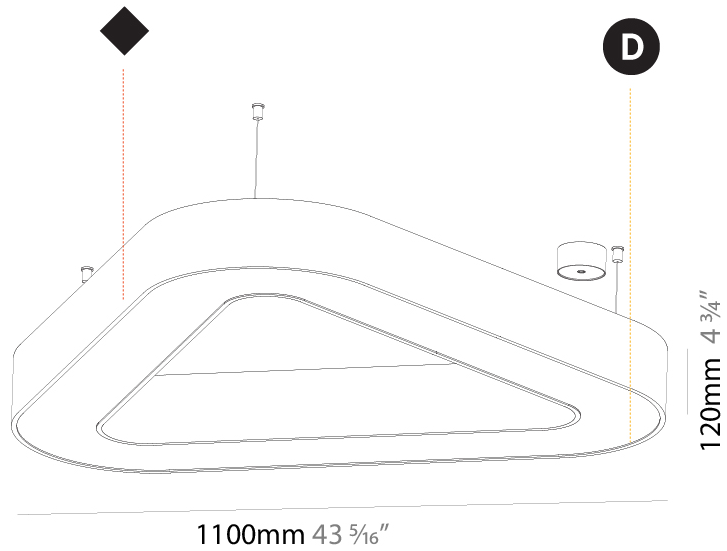

GENERAL

Series: Glorious
Subseries: Glorious Victory
Brand: Prolicht
Division: Architectural
Mounting Type: Suspension
Mounting Location: Ceiling
Subcategory: Ambient

PHYSICAL

Shape: Abstract
Length (mm): 1100
Length (in): 43 ⁵/₁₆
Width (mm): 1100
Width (in): 43 ⁵/₁₆
Height (mm): 120
Height (in): 4 ³/₄
Max. Overall Height (mm): 2120
Max. Overall Height (in): 83 ⁷/₁₆
Light Distribution: Direct
Weight (kg): 10.561
Weight (lbs): 23.23
Diffuser: PMMA - Opal or Micro-Prism
Fixture Finish: SSR / BKV / CWI / CRY / HAB / LAG / UFT / ITA / RUA / RUR / MIC / FTG / MYG / TWT / LOD / PUS / FRO / FUP / KIA / POP / BLS / SPG / MEY / GOH / GUM / CHC / COM / ABZ / JAG / OBR / MOS / ROR
Fixture Material: Aluminum

ELECTRICAL

Lamp Type: LED (Zhaga Standard)
Input Wattage (W): 45
Total Output Wattage (W): 36 / 28.8 (3500K)
Dimming: Non-Dimming / Phase Dimming (120Vac only) / 0-10V Dimming
Driver Included: Yes
Driver Location: Integrated
Driver Type: Constant Current - 120 / 277Vac
Driver Class: Class 2
Input Voltage (V): 120 - 277
Constant Current (MA): 350 / 900 (3500K)

LED

Color Temperature (°K): 3000 / 3500 / 4000
Max. Delivered Lumen (lm): 4150 / 4302 / 43390
CRI: >80 CRI
Efficiency (%): 0.65
Lamp Life (hrs): 50000

OPTICAL

RATINGS AND CERTIFICATIONS

Certified By: Certified for North American Standards
IP rating: IP20