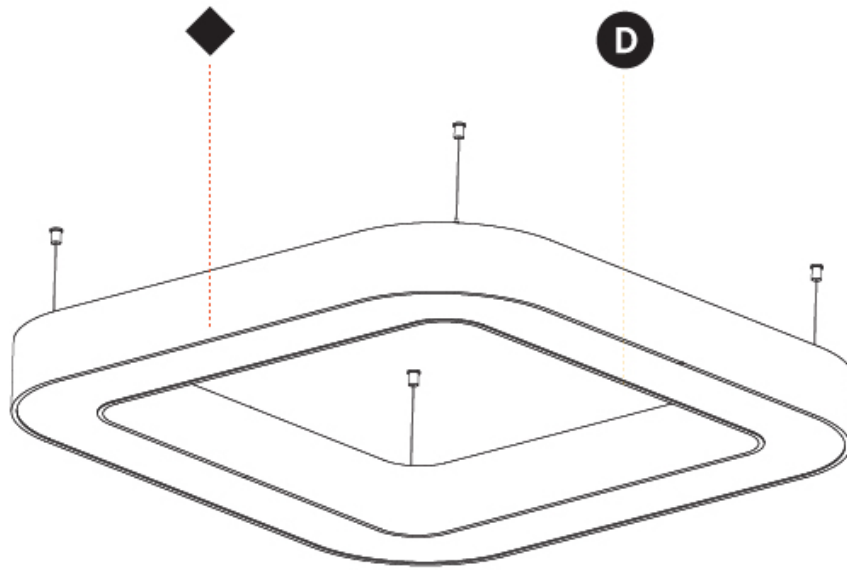

GLORIOUS QUANTUM SUSPENSION

A30568-

PROJECT	_____
TYPE	_____
SPECIFIER	_____
QUANTITY	_____
DATE	_____