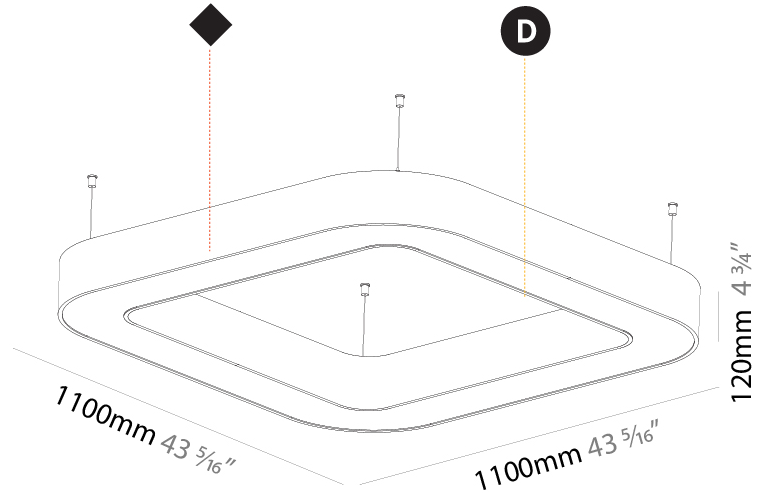

GENERAL

Series: Glorious
Subseries: Glorious Quantum
Brand: Prolicht
Division: Architectural
Mounting Type: Suspension
Mounting Location: Ceiling
Subcategory: Ambient

PHYSICAL

Shape: Square
Length (mm): 1100
Length (in): 43 5/16
Width (mm): 1100
Width (in): 43 5/16
Height (mm): 120
Height (in): 4 3/4
Max. Overall Height (mm): 2120
Max. Overall Height (in): 83 7/16
Light Distribution: Direct / Indirect
Weight (kg): 13.639
Weight (lbs): 30
Diffuser: PMMA - Opal or Micro-Prism
Fixture Finish: SSR / BKV / CWI / CRY / HAB / LAG / UFT / ITA / RUA / RUR / MIC / FTG / MYG / TWT / LOD / PUS / FRO / FUP / KIA / POP / BLS / SPG / MEY / GOH / GUM / CHC / COM / ABZ / JAG / OBR / MOS / ROR
Fixture Material: Aluminum

ELECTRICAL

Lamp Type: LED (Zhaga Standard)
Input Wattage (W): 100
Total Output Wattage (W): 80 / 64 (3500K)
Dimming: Non-Dimming / Phase Dimming (120Vac only) / 0-10V Dimming
Driver Included: Yes
Driver Location: Integrated
Driver Type: Constant Current - 120 / 277Vac
Driver Class: Class 2
Input Voltage (V): 120 - 277
Constant Current (MA): 350 / 1200/800 (3500K)

LED

Color Temperature (°K): 3000 / 3500 / 4000
Max. Delivered Lumen (lm): 5540 / 5733 / 5850 Direct / 4870 / 5047 / 5150 Indirect
CRI: >80 CRI
Efficiency (%): 70.9
Lamp Life (hrs): 50000

OPTICAL

RATINGS AND CERTIFICATIONS

Certified By: Certified for North American Standards
IP rating: IP20