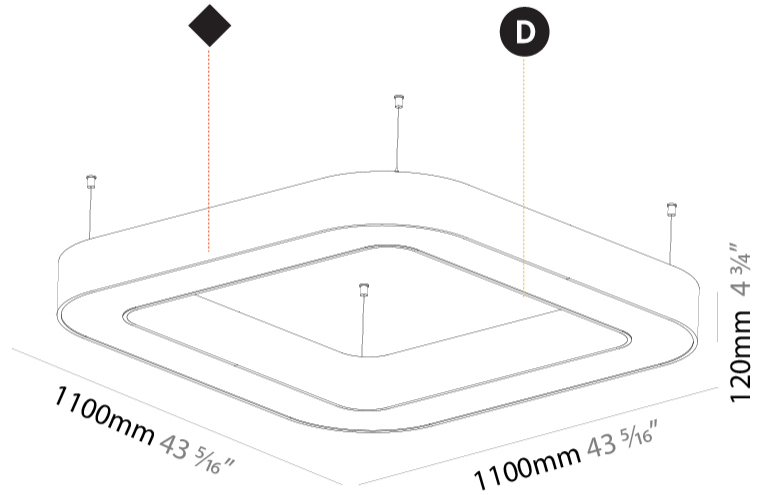

GENERAL

Series: Glorious
Subseries: Glorious Quantum
Brand: Prolicht
Division: Architectural
Mounting Type: Suspension
Mounting Location: Ceiling
Subcategory: Ambient

PHYSICAL

Shape: Square
Length (mm): 1100
Length (in): 43 ⁵/₁₆"
Width (mm): 1100
Width (in): 43 ⁵/₁₆"
Height (mm): 120
Height (in): 4 ³/₄"
Max. Overall Height (mm): 2120
Max. Overall Height (in): 83 ⁷/₁₆"
Light Distribution: Direct
Weight (kg): 13.125
Weight (lbs): 28.88
Diffuser: PMMA - Opal or Micro-Prism
Fixture Finish: SSR / BKV / CWI / CRY / HAB / LAG / UFT / ITA / RUA / RUR / MIC / FTG / MYG / TWT / LOD / PUS / FRO / FUP / KIA / POP / BLS / SPG / MEY / GOH / GUM / CHC / COM / ABZ / JAG / OBR / MOS / ROR
Fixture Material: Aluminum

ELECTRICAL

Lamp Type: LED (Zhaga Standard)
Input Wattage (W): 60
Total Output Wattage (W): 48 / 38.4 (3500K)
Dimming: Non-Dimming / Phase Dimming (120Vac only) / 0-10V Dimming
Driver Included: Yes
Driver Location: Integrated
Driver Type: Constant Current - 120 / 277Vac
Driver Class: Class 2
Input Voltage (V): 120 - 277
Constant Current (MA): 350 / 1200 (3500K)

LED

Color Temperature (°K): 3000 / 3500 / 4000
Max. Delivered Lumen (lm): 5540 / 5733 / 5850
CRI: >80 CRI
Efficiency (%): 65
Lamp Life (hrs): 50000

OPTICAL

RATINGS AND CERTIFICATIONS

Certified By: Certified for North American Standards
IP rating: IP20