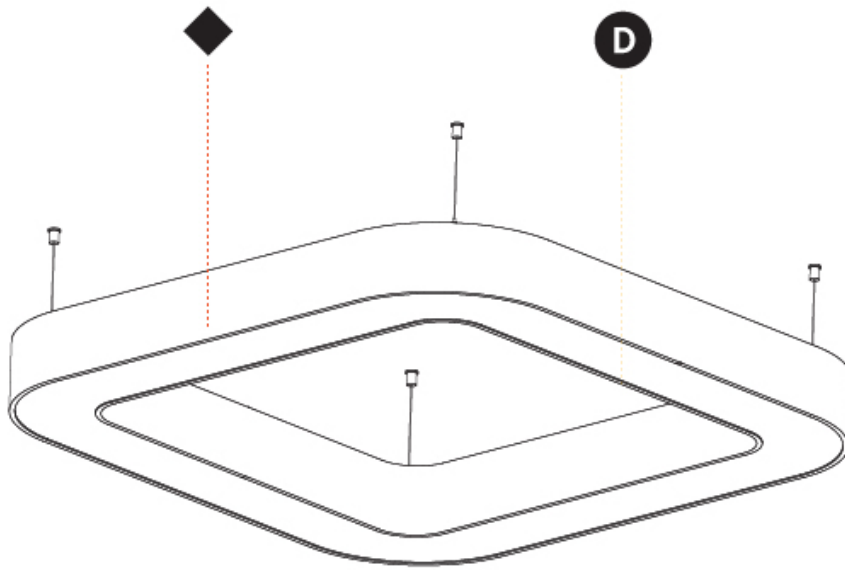

GLORIOUS QUANTUM SUSPENSION

A30213-

PROJECT	_____
TYPE	_____
SPECIFIER	_____
QUANTITY	_____
DATE	_____